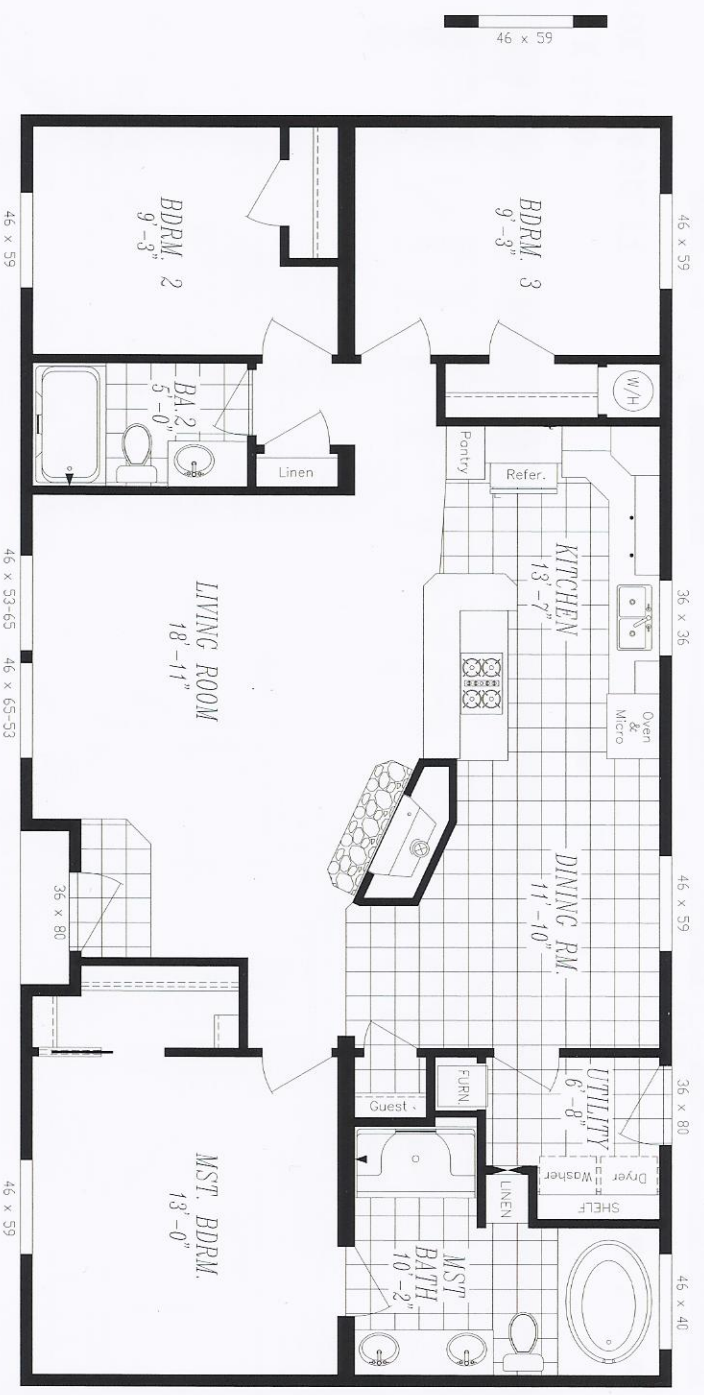

LIMITED 9598-S

• 26' 8" X 52' 0"
 • APPROX. 1374 SQ. FT.

72" x 30" SLIDING
 GLASS DOOR

Floor plans are representative, some items may be optional.
 Final home specifications may vary & are subject to change at any time.