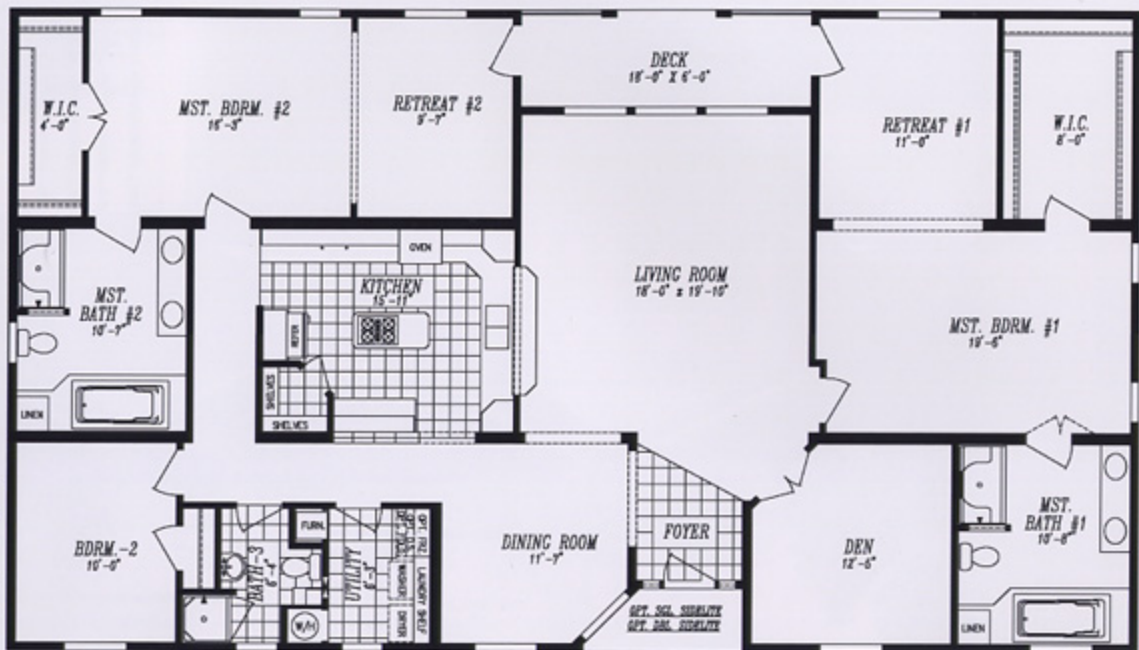

# PACIFICA 8247 OPTIONAL

40' 0" X 70' 0" • APPROX. 2800 SQ. FT.

OPT. EXT. DOOR

Optional Floor Plan w/ Dual Master Suites  
Both w/ Retreat & Master Bathroom