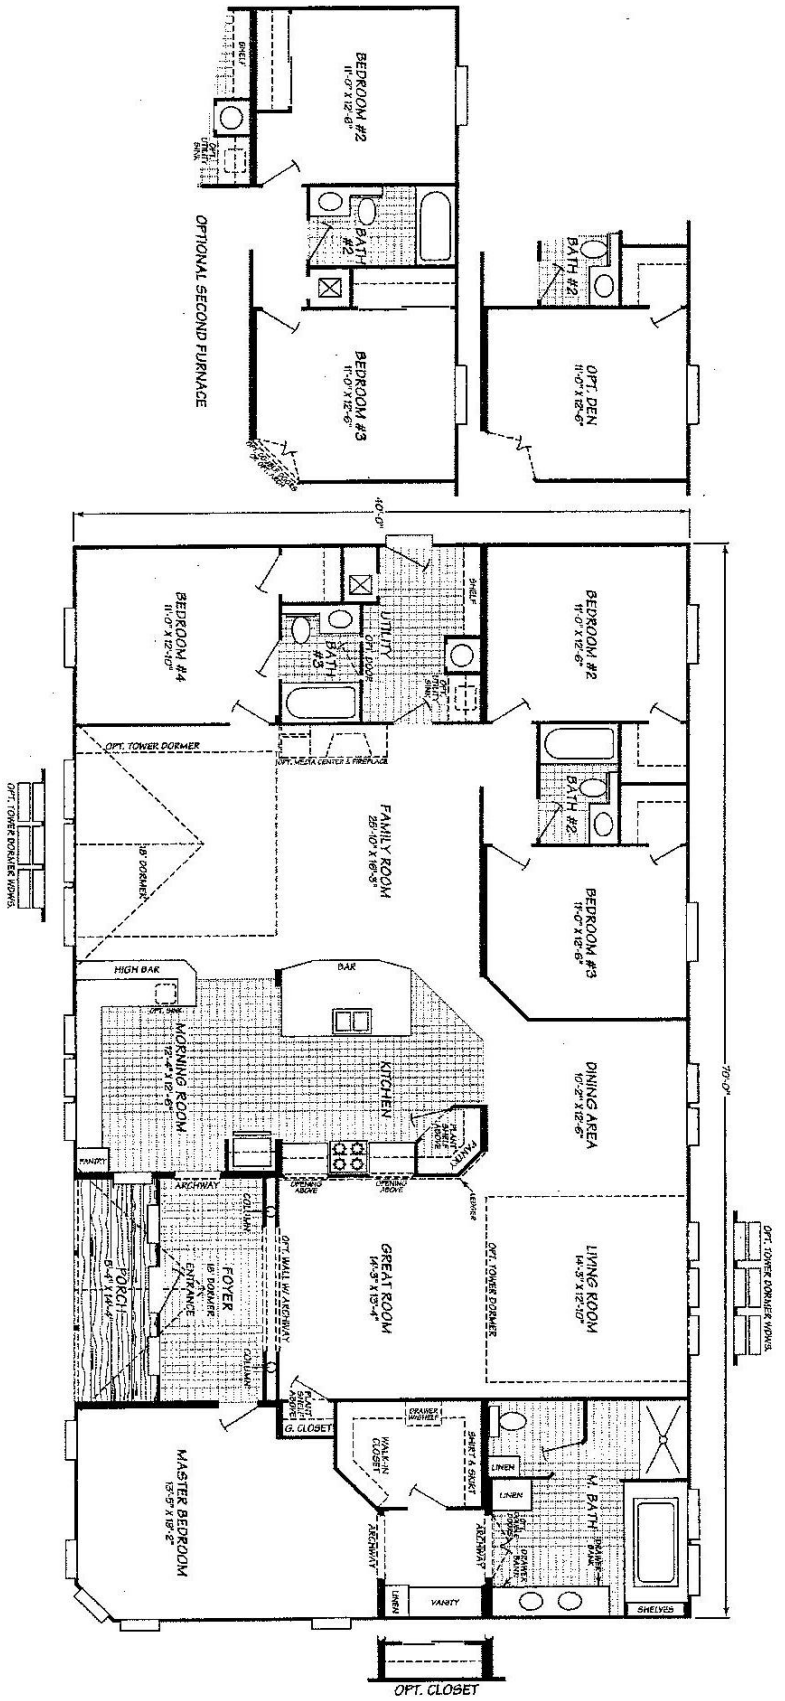

Barrington Elite Series Model 7704X
 4 Bedrooms • 3 Baths • 2,720 Square Feet

Fleetwood Homes reserves the right to change colors, prices, specifications, models, dimensions and materials without notice. Rendering and diagrams are meant to be representative and, in keeping with Fleetwood's policy of constant updating and improvement, may vary from the actual home. All dimensions are nominal and approximated. Square footage is measured from exterior wall to exterior wall, and is an approximate figure. Length indicated in floor plans is floor length only. The length of the hitch is not included. (Add four feet to arrive at transportable length). Ask your retailer for specifics. PRICES AND SPECIFICATIONS SUBJECT TO CHANGE WITHOUT NOTICE OR OBLIGATION.