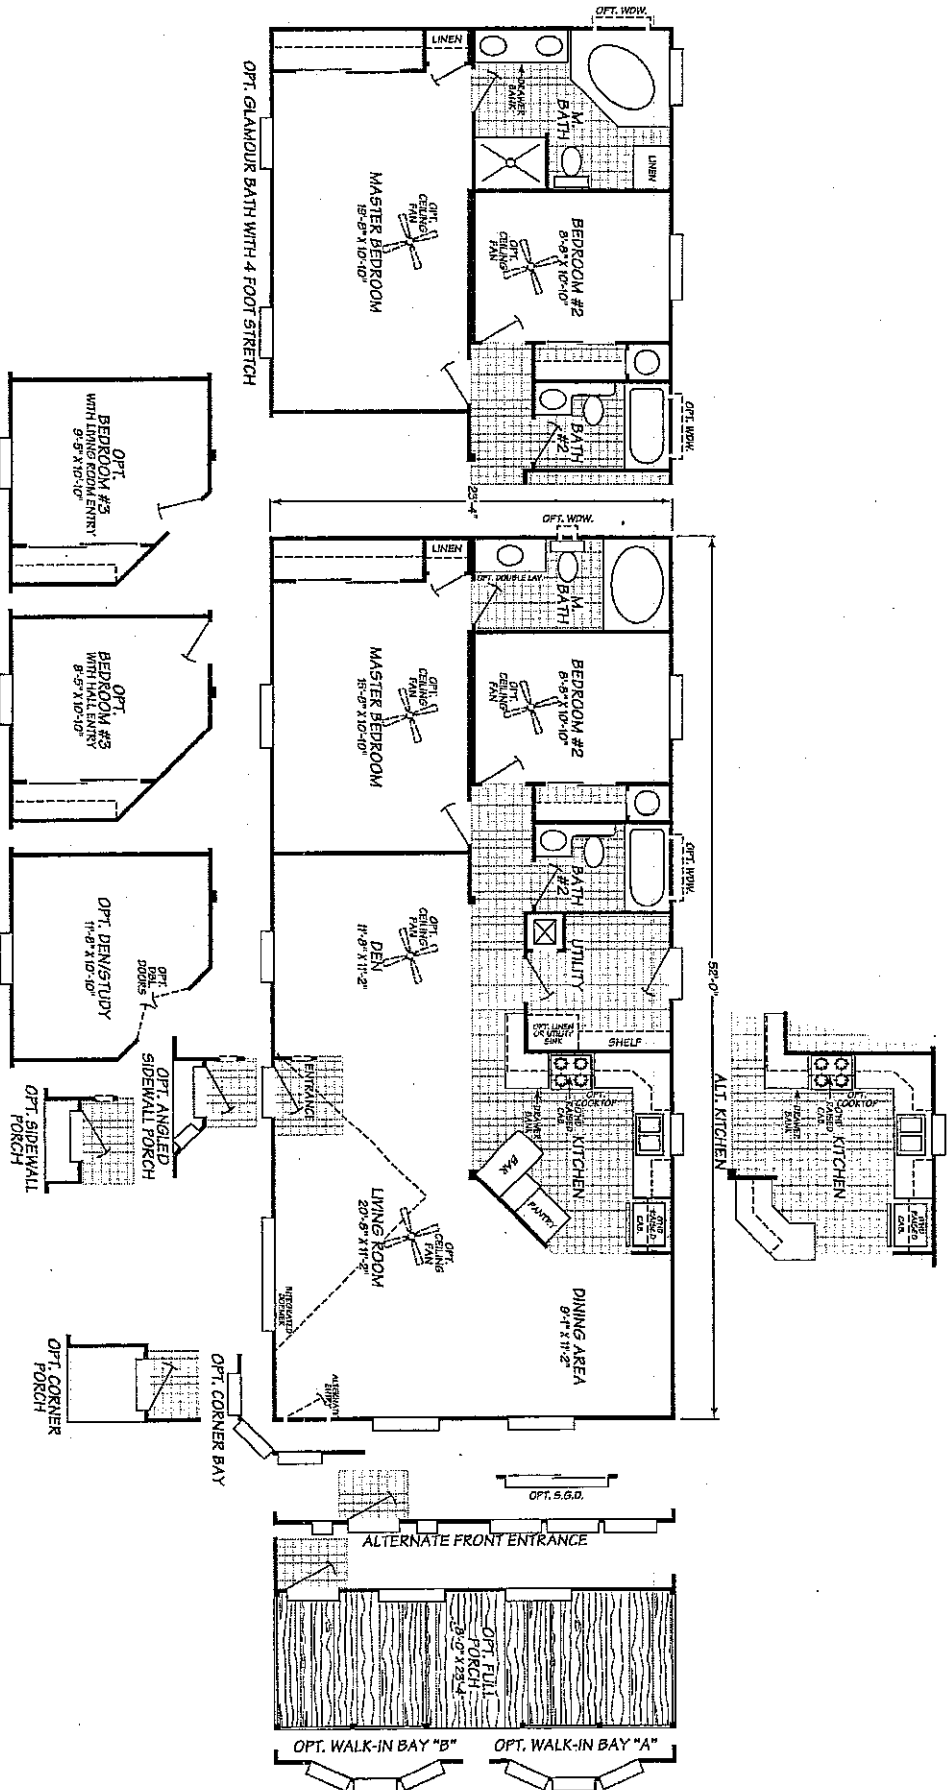

Tradition Series Model 3522L
2 Bedrooms • 2 Baths • 1,213 Square Feet

Fleetwood Homes reserves the right to change colors, prices, specifications, models, dimensions and materials without notice. Rendering and diagrams are meant to be representative and, in keeping with Fleetwood's policy of constant updating and improvement, may vary from the actual home. All dimensions are nominal and approximated. Square footage is measured from exterior wall and is an approximate figure. Length indicated in floorplans is floor length only. The length of the hitch is not included. (Add four feet to arrive at transportable length) Ask your retailer for specifics. PRICES AND SPECIFICATIONS SUBJECT TO CHANGE WITHOUT NOTICE OR OBLIGATION.